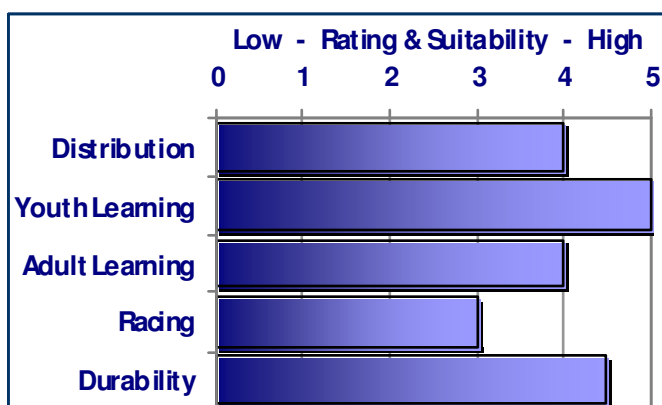

ISAF Learn to Sail Recommended Boat

Topaz System

The Topaz System is the perfect introduction to sailing. The boat is a suitable size for one youth, one adult, two youth or an adult and a youth.

key: adult youth

Technical Details:

Length – m	3.86
Beam – m	1.45
Hull weight - kg	60
Mainsail area – m ²	5.64
Spinnaker area – m ²	n/a
Jib area – m ²	1.75
Stayed rig	No
Trapeze	No
Hull construction	Rotomoulded Polyethylene
Safety features	Righting Lines